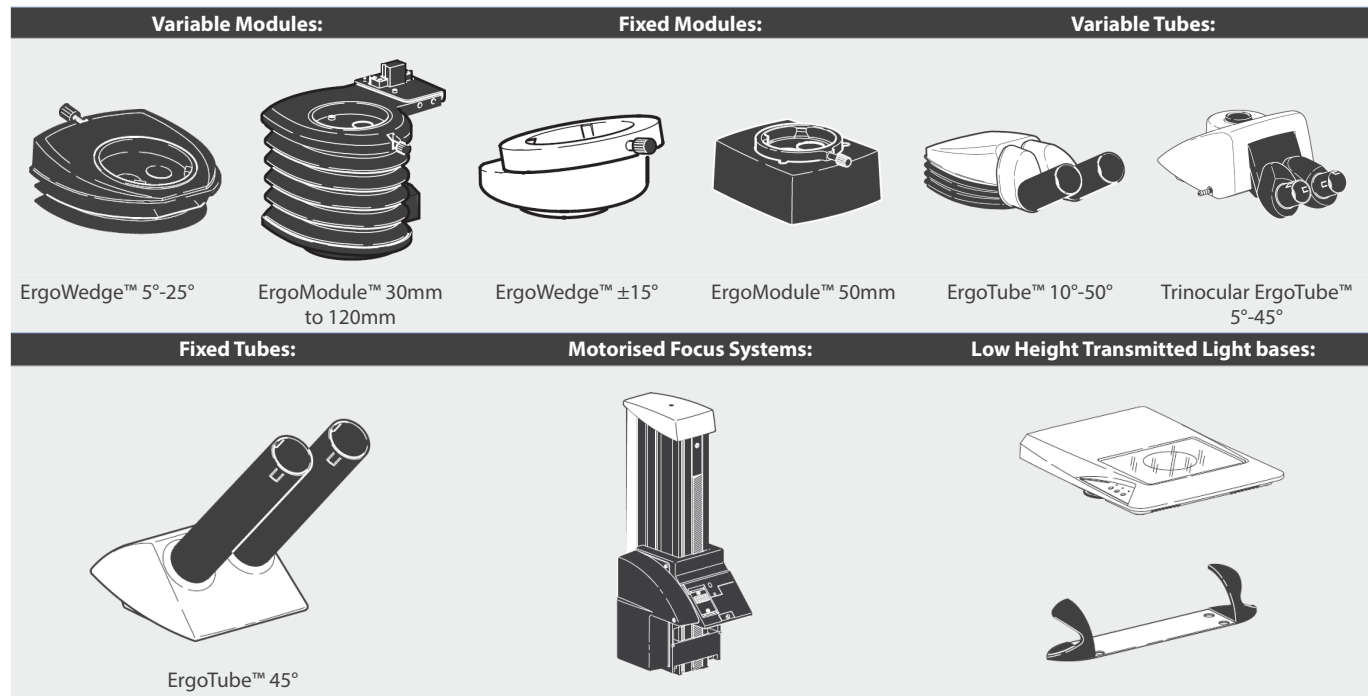

Some of the ergonomic options on offer:

Contact us for more information and to place your orders

Bio-Strategy Ltd.

T: 0800 34 24 66

E: sales.nz@bio-strategy.com

www.bio-strategy.com

shop.bio-strategy.com

[linkedin.com/company/bio-strategy](https://www.linkedin.com/company/bio-strategy)

VALID UNTIL:
30 June 2021

Ref. Code:
LEIM-MSERIES

Prices and discounts may be subject to change and only available while stocks last. Not valid with any other special offer or discounts and cannot be applied in retrospect. All prices in NZD excluding GST and local delivery charges. Products advertised may be for research use only (RUO) or in vitro diagnostic use (IVD). Please refer to manufacturer's product insert for further information. For product use outside of that specified on the manufacturer's labelling and/or instructions for use, Bio-Strategy does not take responsibility.